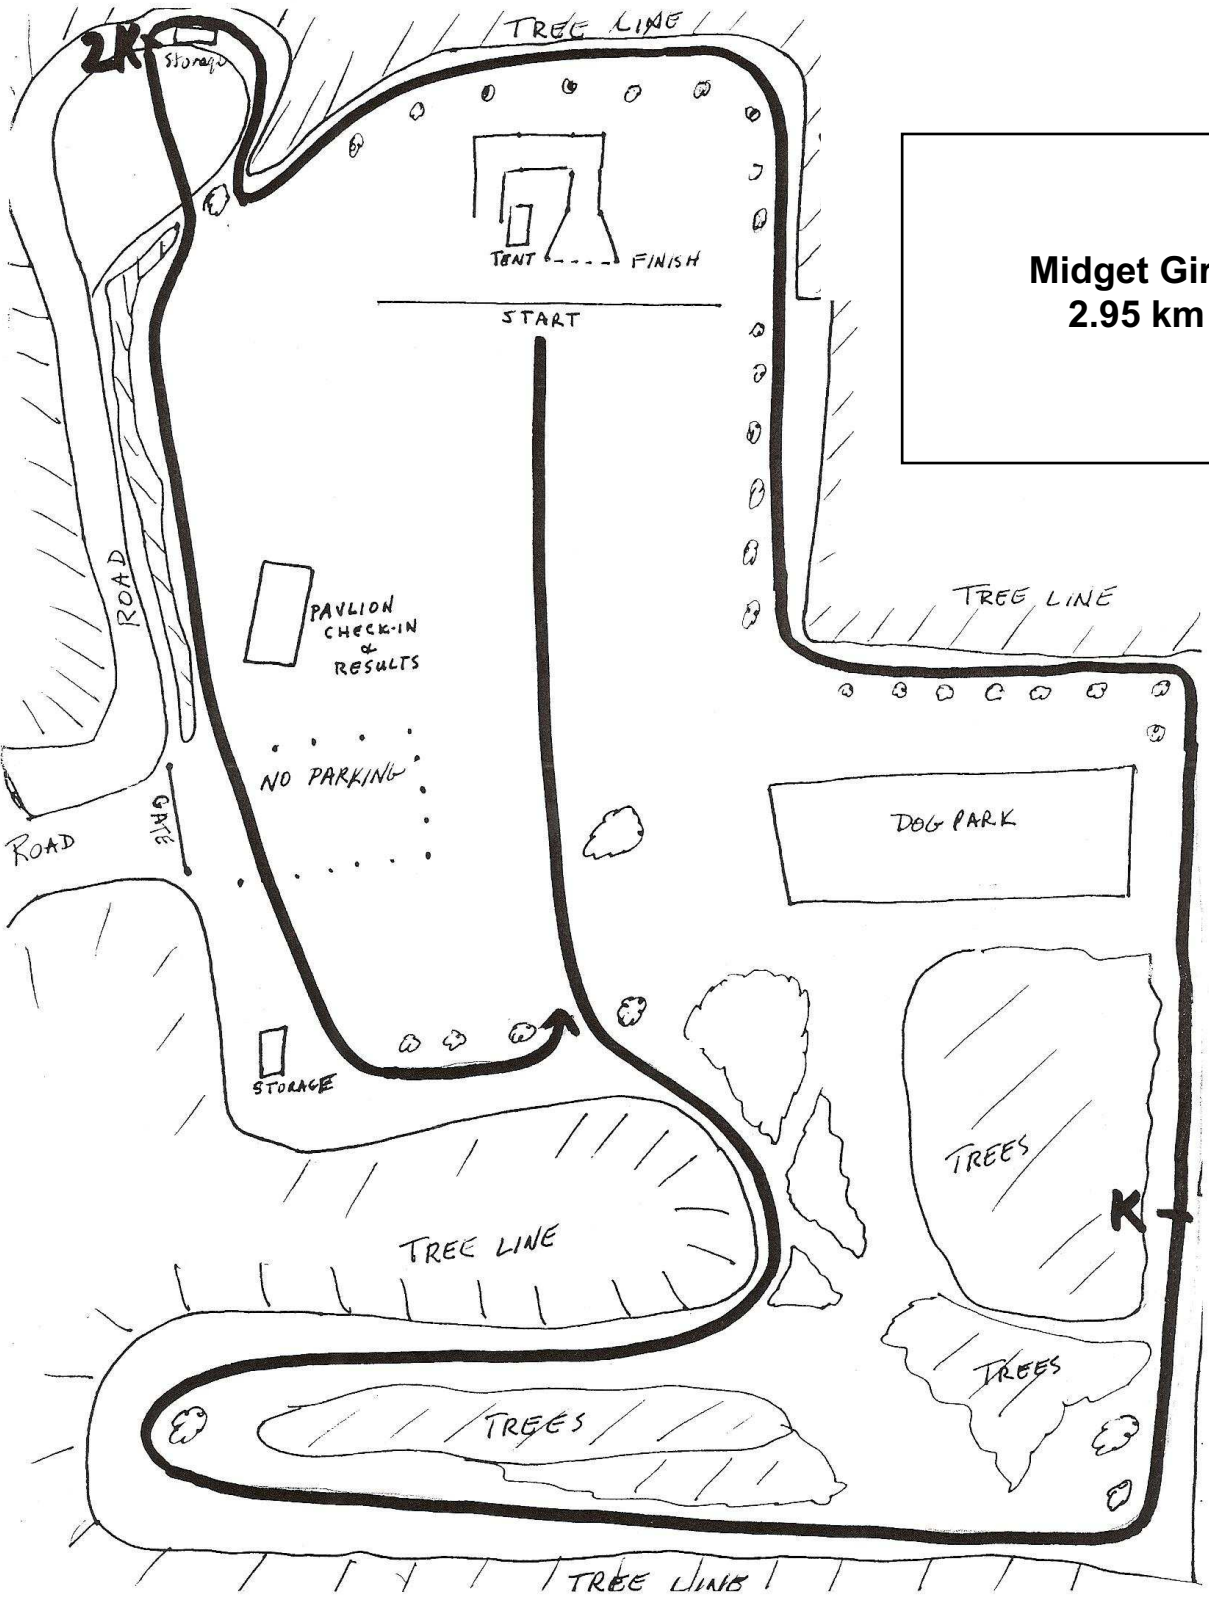

**Midget Girls
2.95 km**

Junior Girls
4.02 km

Follow solid line
to dotted line

2K

Storage

TREE LINE

TENT

FINISH

START

ROAD

PAVILION
CHECK-IN
&
RESULTS

NO PARKING

ROAD

GATE

TREE LINE

DOG PARK

Follow solid line to dotted line

PAVILION
CHECK-IN
&
RESULTS

NO PARKING

DOG PARK

↑ To
Finish

STORAGE

TREES K

TREES

TREES

TREE LINE

Junior Boys
5.95 km

Follow solid line
to
broken line
to
dotted line

Senior Boys
7 km

Follow solid line
to
broken line
to
dotted line