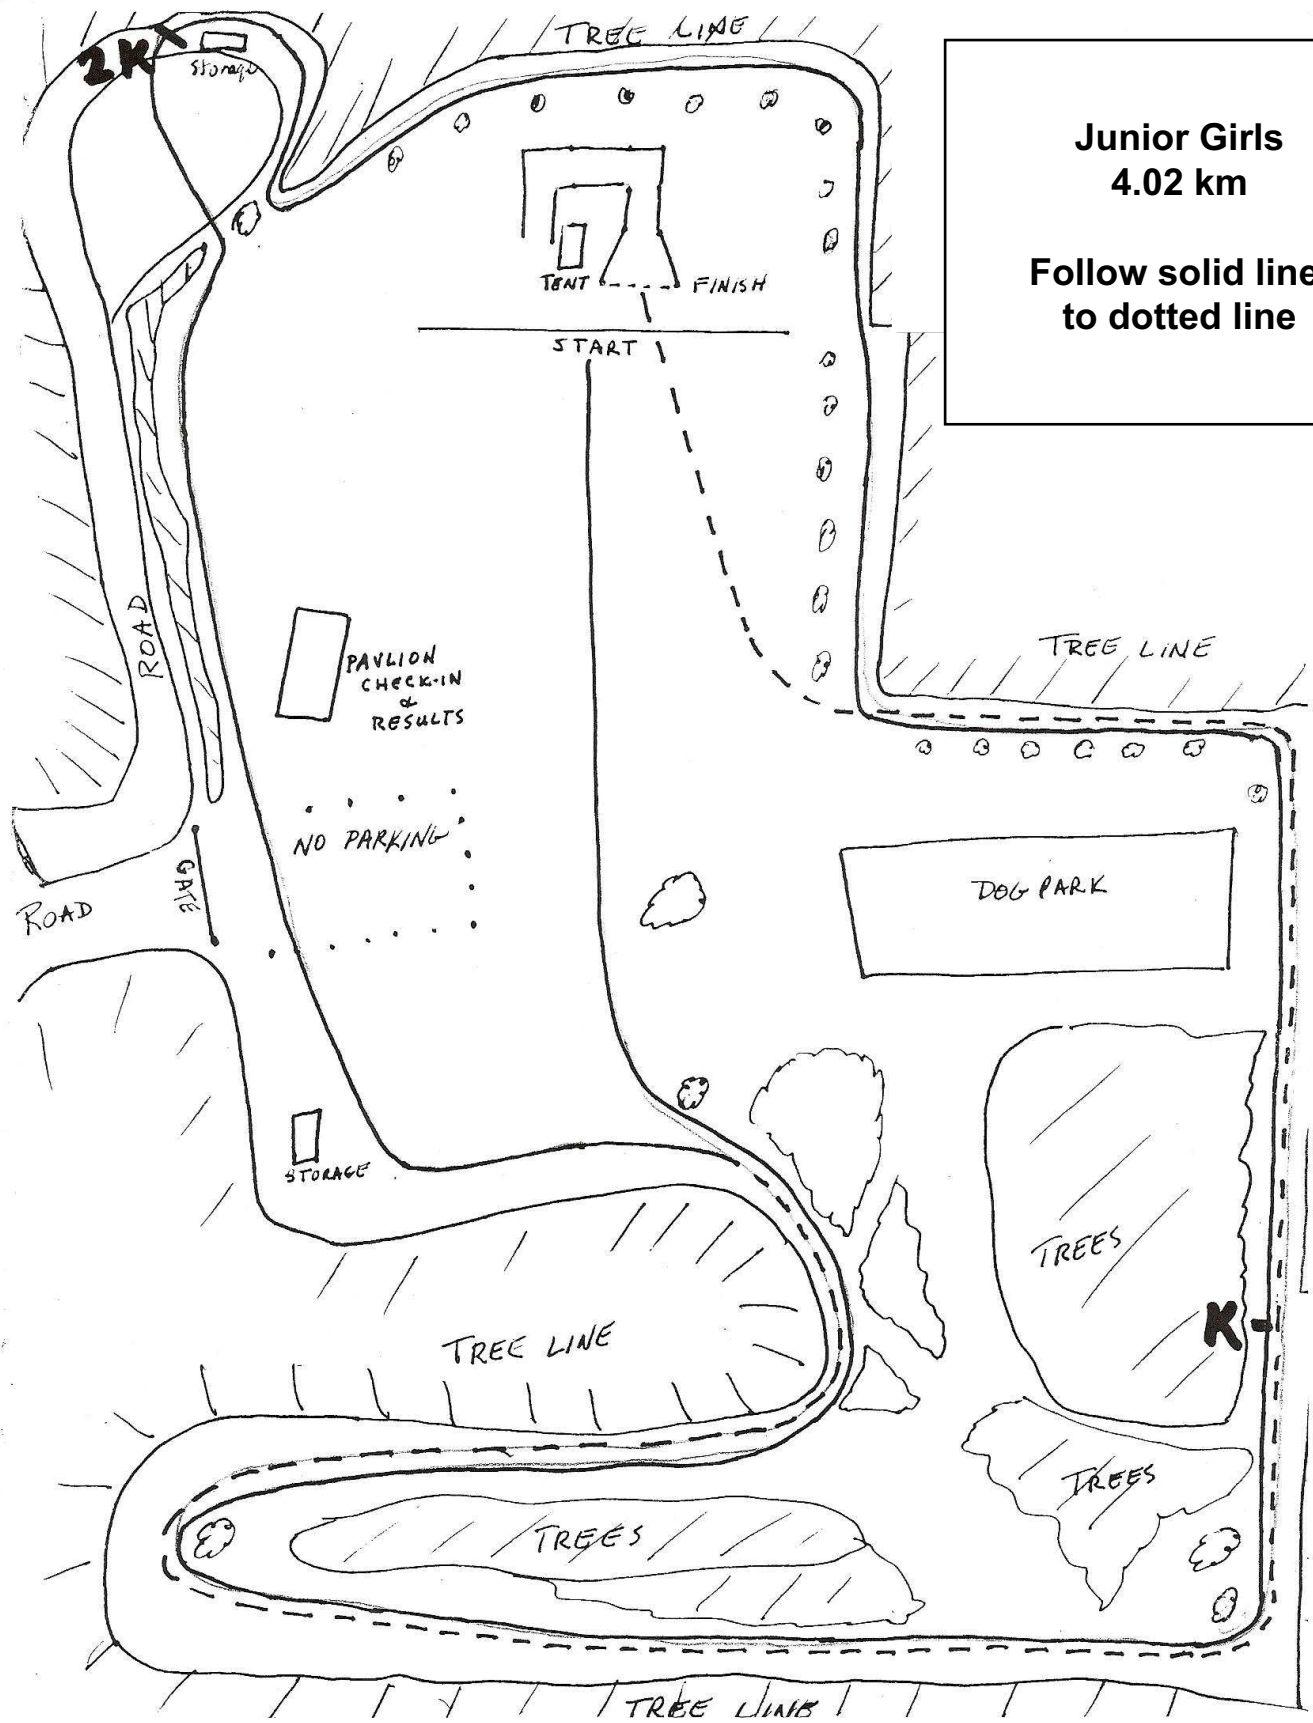

**Midget Girls
2.95 km**

Junior Girls
4.02 km

Follow solid line
to dotted line

2K

Storage

TREE LINE

TENT

FINISH

START

ROAD

PAVILION
CHECK-IN
&
RESULTS

NO PARKING

ROAD

GATE

TREE LINE

DOG PARK

Follow solid line to dotted line

PAVILION
CHECK-IN
&
RESULTS

NO PARKING

DOG PARK

↑ To
Finish

STORAGE

TREES K

TREES

TREES

TREE LINE

Junior Boys
5.95 km

Follow solid line
to
broken line
to
dotted line

Senior Boys
7 km

Follow solid line
to
broken line
to
dotted line