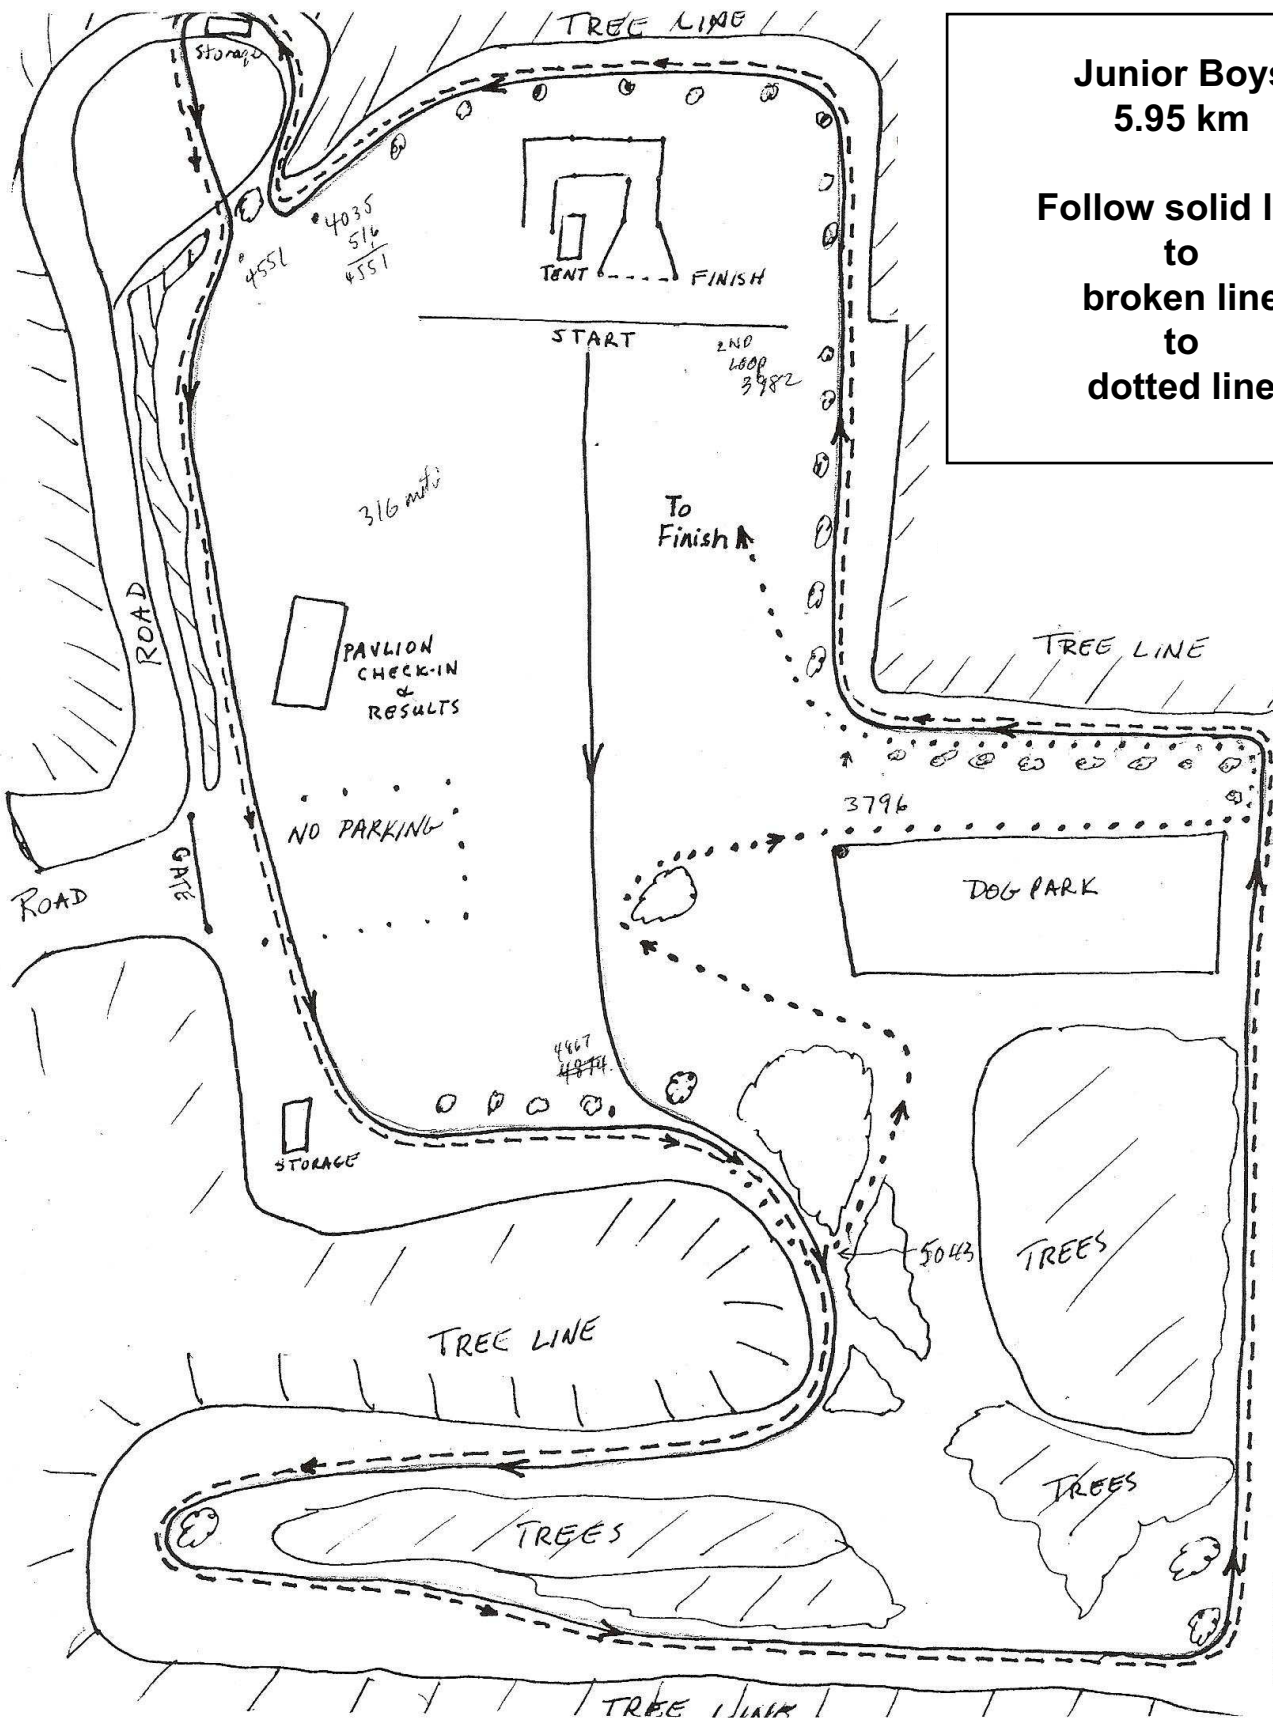

START

ROAD

PAVILION
CHECK-IN
&
RESULTS

NO PARKING

ROAD

GATE

TREE LINE

DOG PARK

STORAGE

TREE LINE

TREES

K

TREES

TREES

TREE LINE

Midget Boys and Senior Girls
5.04 km

Follow solid line to dotted line

PAVILION
CHECK-IN
&
RESULTS

NO PARKING

DOG PARK

↑ To
Finish

STORAGE

TREES K

TREES

TREES

TREE LINE

Junior Boys
5.95 km

Follow solid line
to
broken line
to
dotted line

Senior Boys
7 km

Follow solid line
to
broken line
to
dotted line