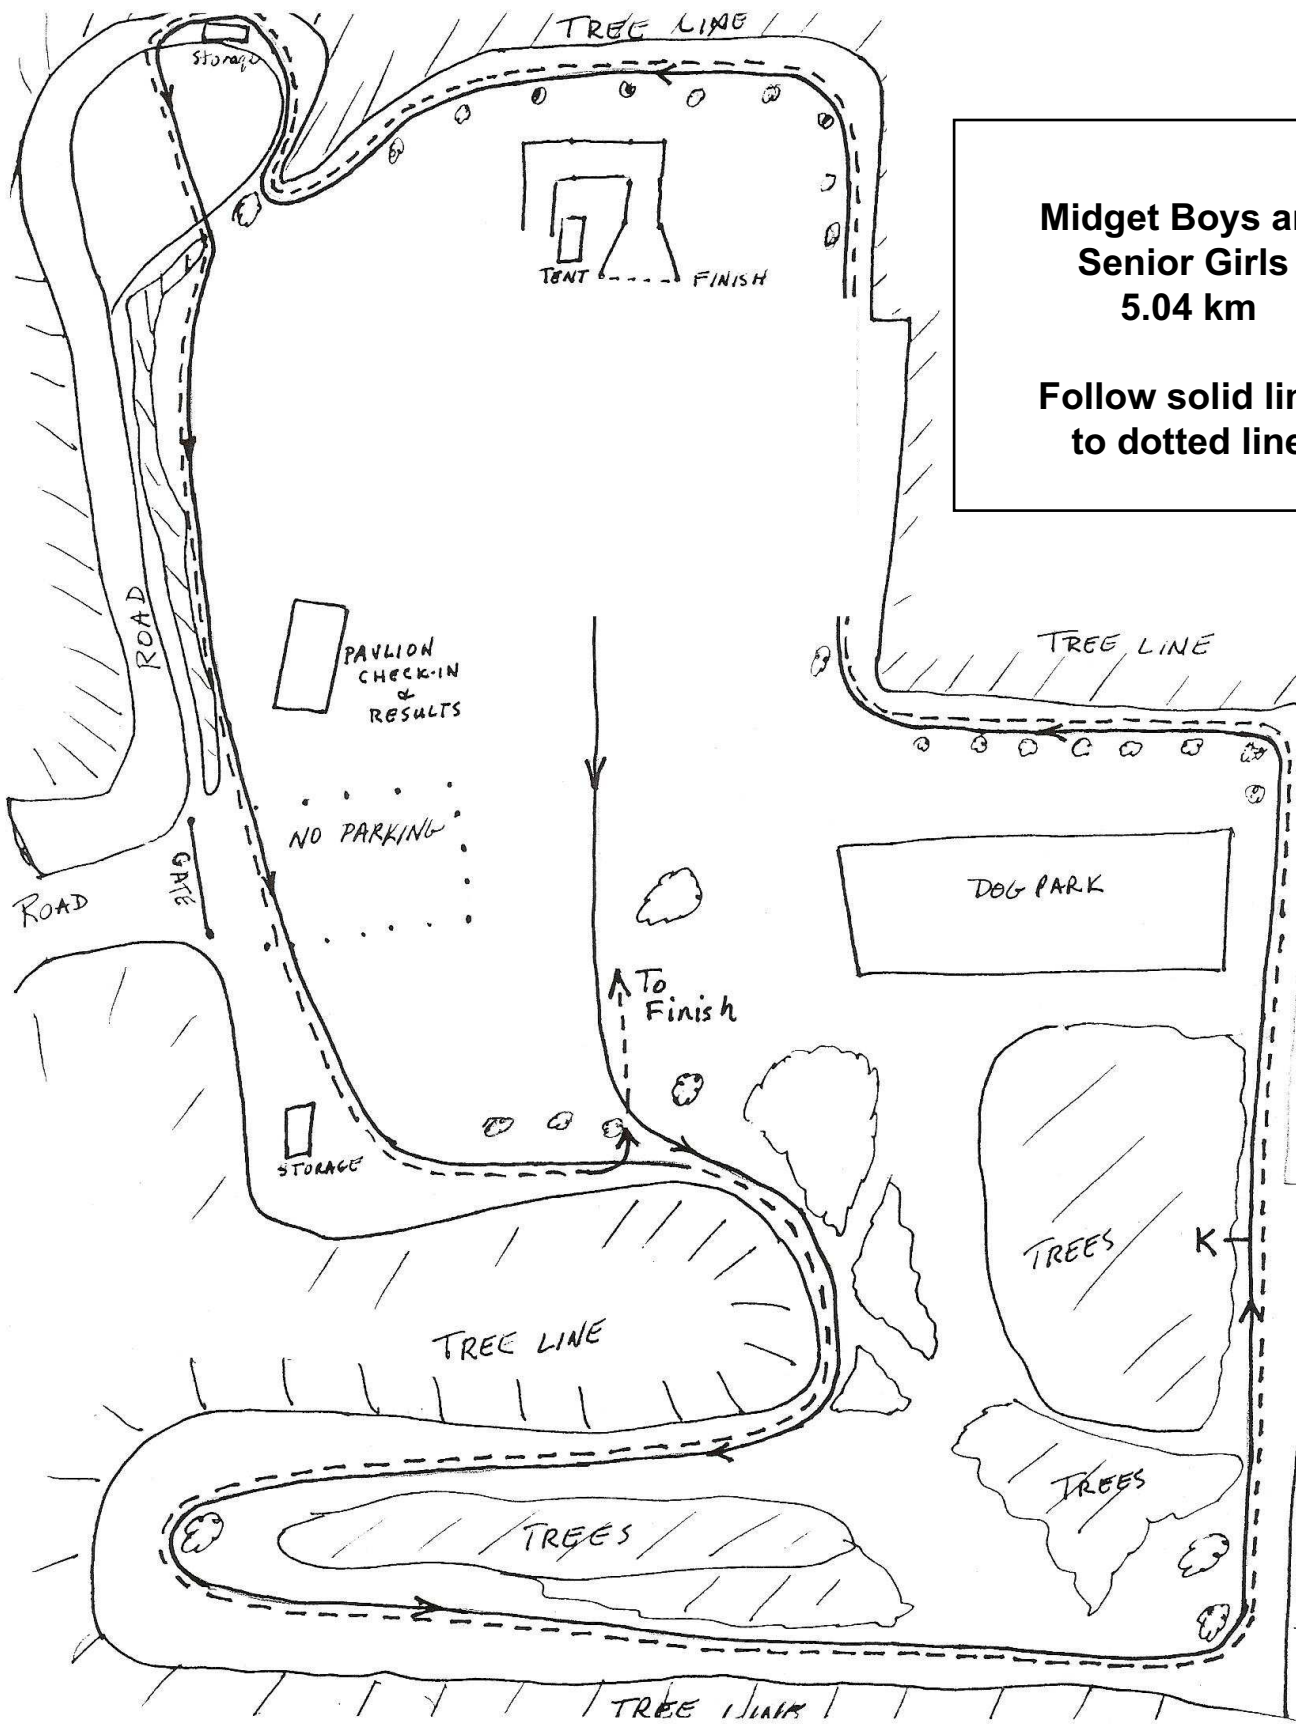

START

ROAD

PAVILION
CHECK-IN
&
RESULTS

NO PARKING

ROAD

GATE

TREE LINE

DOG PARK

STORAGE

TREE LINE

TREES

K

TREES

TREES

TREE LINE

Midget Boys and Senior Girls
5.04 km

Follow solid line to dotted line

PAVILION
CHECK-IN
&
RESULTS

NO PARKING

DOG PARK

↑ To
Finish

STORAGE

TREES K

TREES

TREES

TREE LINE

Junior Boys
5.95 km

Follow solid line
to
broken line
to
dotted line

Senior Boys
7 km

Follow solid line
to
broken line
to
dotted line